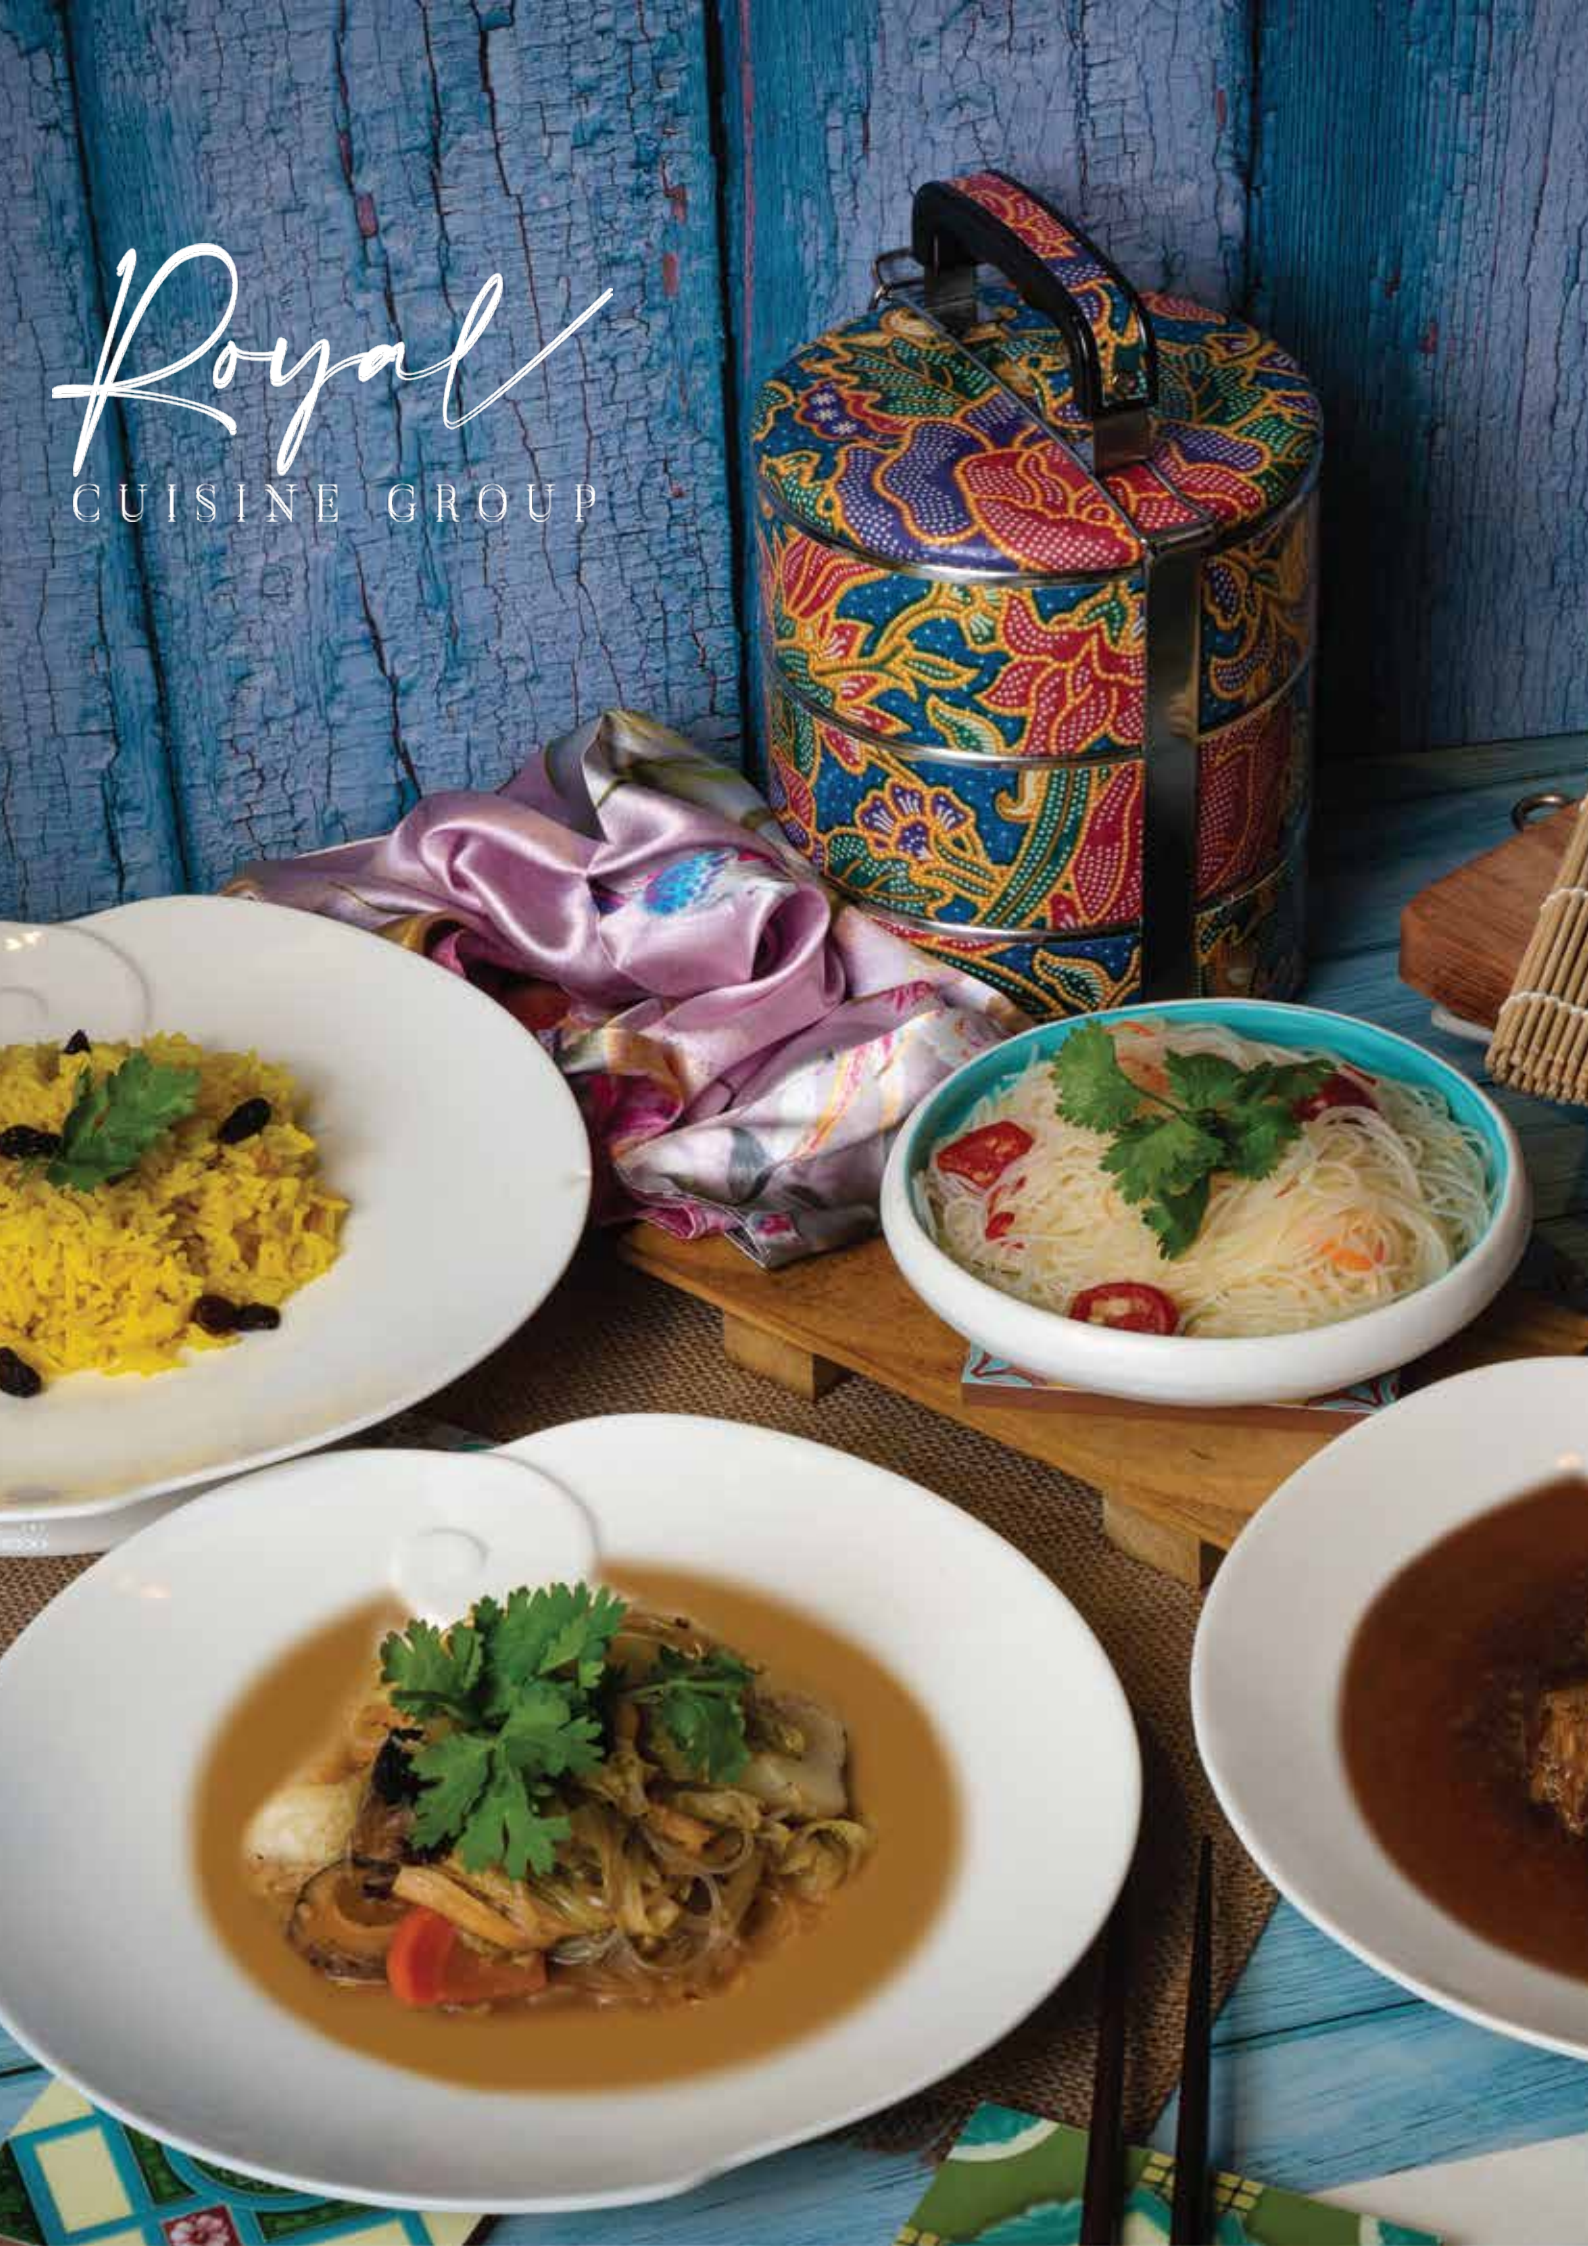

Royal
CUISINE GROUP

Family Set Menu

SO SEDAP!
FAMILY PARTY SET A
\$128/SET

Appetizer

- * Grilled Chicken and Mutton Satay with Spicy Peanut Sauce and Condiments

Mains

- * Bibik's Curry Chicken
- * Ikan Assam Pedas
- * Sayur Lodeh
- * Mini Ngoh Hiang
- * Nyonya Cucumber Salad
- * Fragrant Nasi Kunyit

Dessert

- * Chilled Sea Coconut w Fruit Cocktail

SO SEDAP!
FAMILY PARTY SET B
\$158/SET

Appetizer

- * Grilled Chicken and Mutton Satay with Spicy Peanut Sauce and Condiments
- * Tumeric Fried Chicken Wings with Chilli Sauce